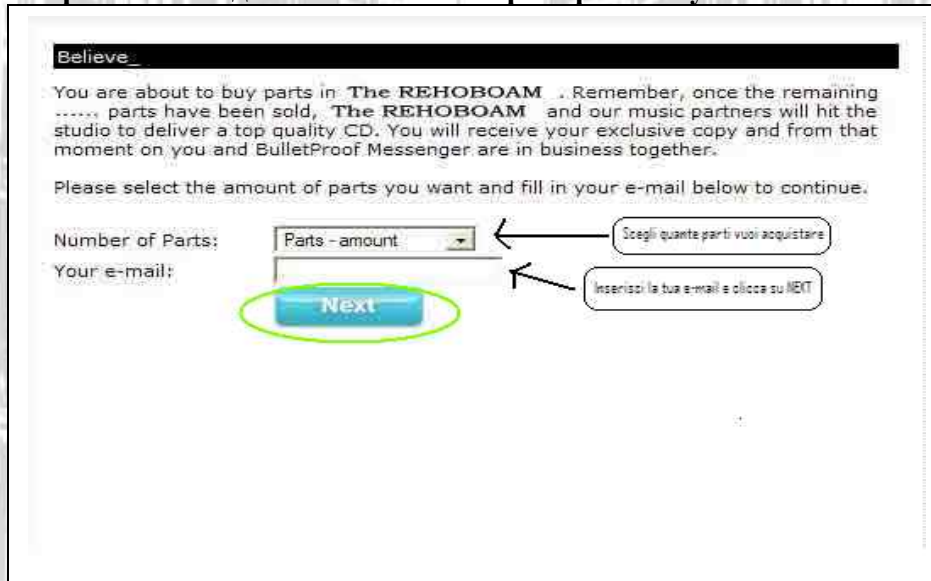

Все фазы приобретения доли в проекте R e h o B o a M (Рехобоам)

Зайди на сайт <http://www.sellaband.com/rehoboam/> и нажми «Believe» чтобы начать процесс приобретения.

2

Выбери сколько долей ты хочешь приобрести и укажи свой e-mail.

3

Укажи свои личные данные и нажми «Submit».

The screenshot shows the SellaBand website's registration page for a 'Believer'. At the top, the SellaBand logo is displayed with the tagline 'YOU ARE THE RECORD COMPANY'. Below the logo is a navigation menu with links for Home, Find artist, News, Charts, Forum, Store, My Profile, and Sign up. The main content area features a 'Believer' registration form. The form includes a title bar with 'Artist' and 'Believer' tabs. Below the title bar, there is a short instruction: 'It's pretty easy to become a Believer. Just fill in this form. Then push the big shiny black button.' The form contains several input fields: 'Name', 'E-mail', 'Re-enter e-mail', 'Password', and 'Re-enter password'. A note next to the E-mail field states '(not visible by other users)'. A green-bordered box highlights the registration instructions: 'iniscisci qui i tuoi dati, queste informazioni non sono visualizzabili dagli altri utenti'. Below the input fields, there is a checkbox labeled 'I accept the Terms and Conditions.' and a prominent black 'Submit' button, which is circled in green.